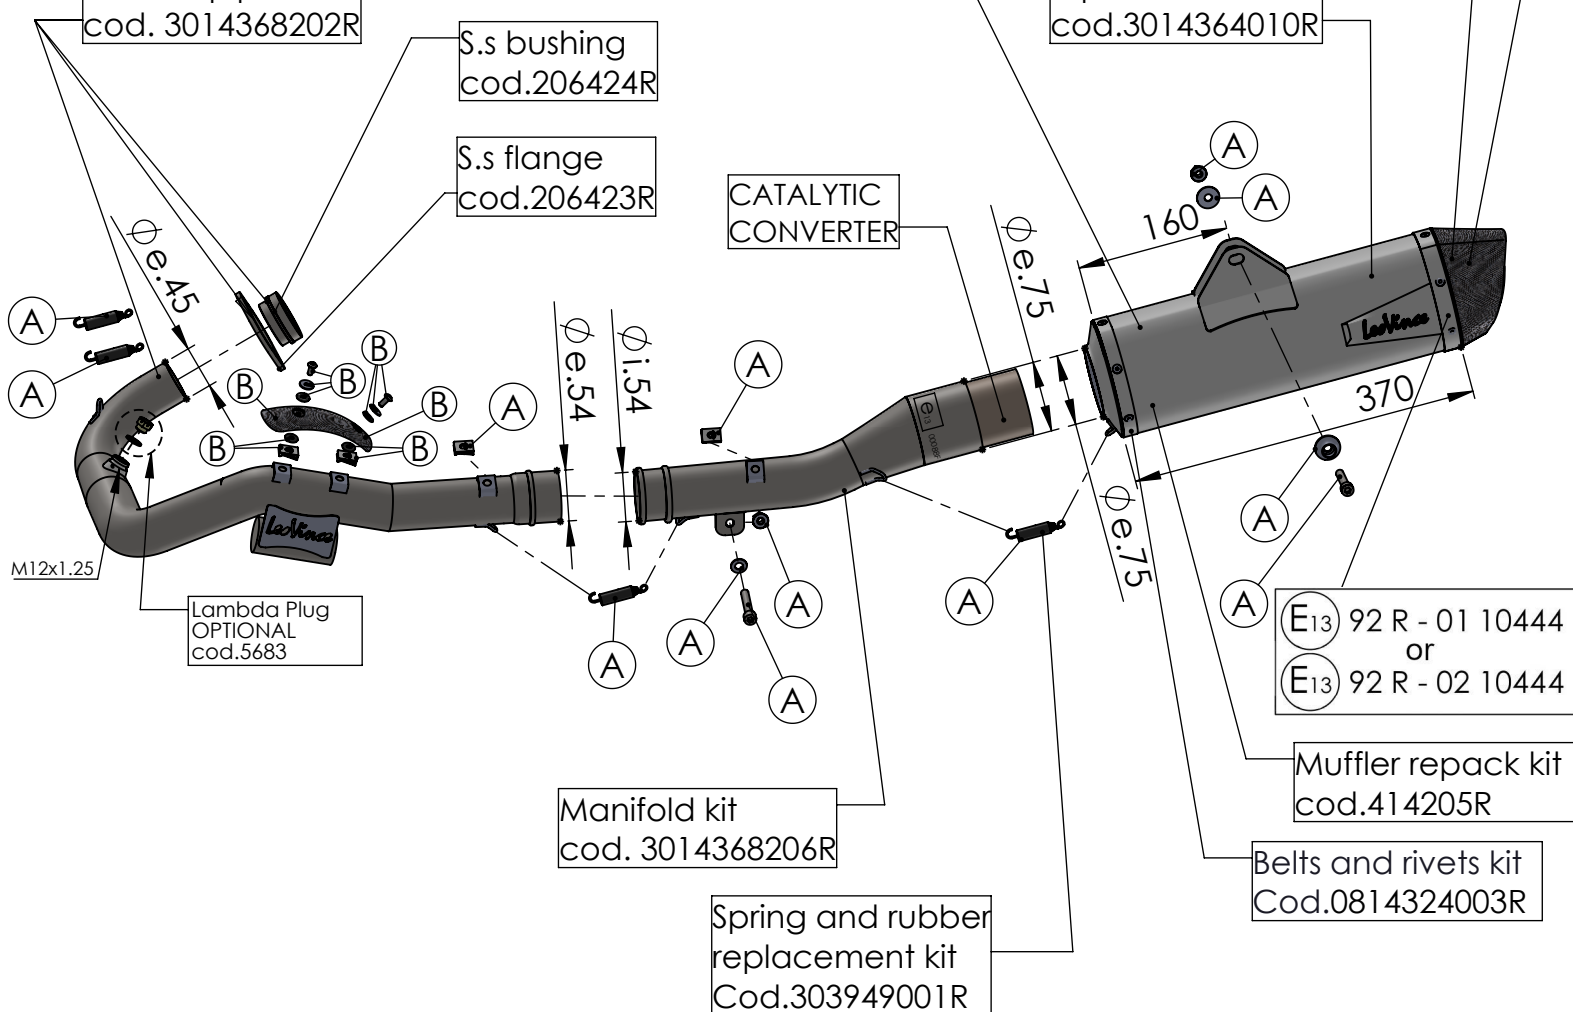

**Flange s.s. sp.5mm
cod.206423R**

**s.s. bushing
cod.206424R**

**Carbon end cup set
cod.3014000701R**

**S.s end cup set
cod.307242711R**

**Muffler kit
Cod.3014364482R**

**Outer sleeve
replacement kit
cod.3014364010R**

**Header pipe kit
cod. 3014368202R**

**S.s bushing
cod.206424R**

**S.s flange
cod.206423R**

**CATALYTIC
CONVERTER**

**E13 92 R - 01 10444
or
E13 92 R - 02 10444**

**Muffler repack kit
cod.414205R**

**Belts and rivets kit
Cod.0814324003R**

**Manifold kit
cod. 3014368206R**

**Spring and rubber
replacement kit
Cod.303949001R**

**Lambda Plug
OPTIONAL
cod.5683**

ART. 14368EK - SPARE PARTS

HUSQVARNA 701 ENDURO/LR / 701 SUPERMOTO
(also fits 35kW version)

(A) FITTING KIT cod.3014364601R

(B) CARBON COVER cod.308213001R